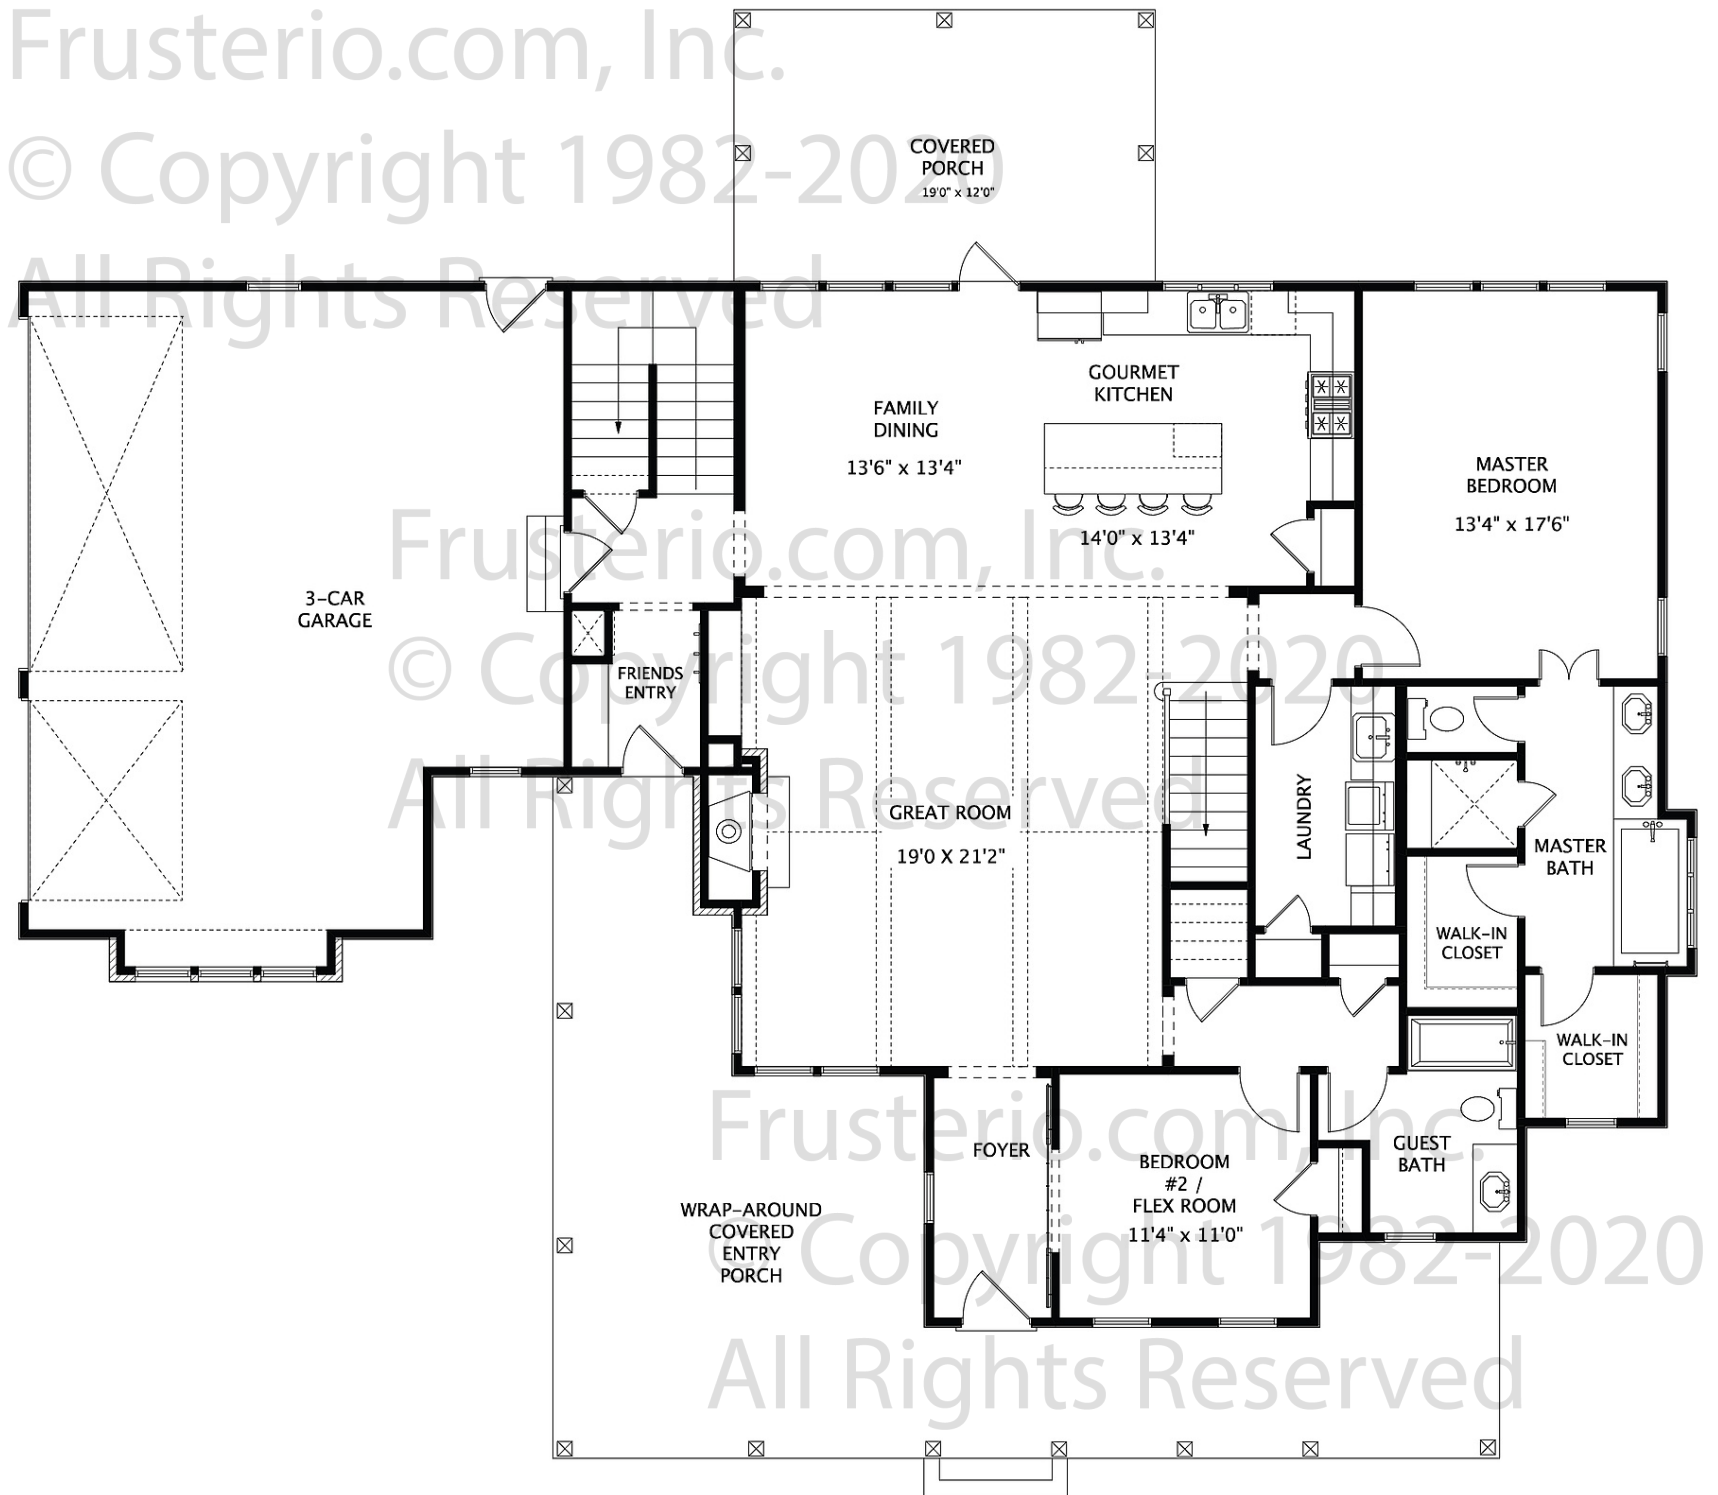

HOUSE PLAN DETAILS

Plan Name:	Ashley	Master:	1st Floor	OPTIONAL SQ. FT.
Plan Number:	2275-0318	2nd Bedroom on Main:	Yes	260-Bonus Room
Total Sq. Ft.:	3124	Front Porch:	Yes	
Levels:	2	Lake House:	Yes	
Bedrooms:	6	Wrap Around Porch:	Yes	
Bathrooms:	4.5	Third Floor:	No	
House Width:	76' 2"	STANDARD SQ. FT.		
House Depth:	65' 8"	First Floor:	1953	
Foundation:	Crawl Space	Second Floor:	1171	
Garage:	Side			
Style:	Farmhouse			