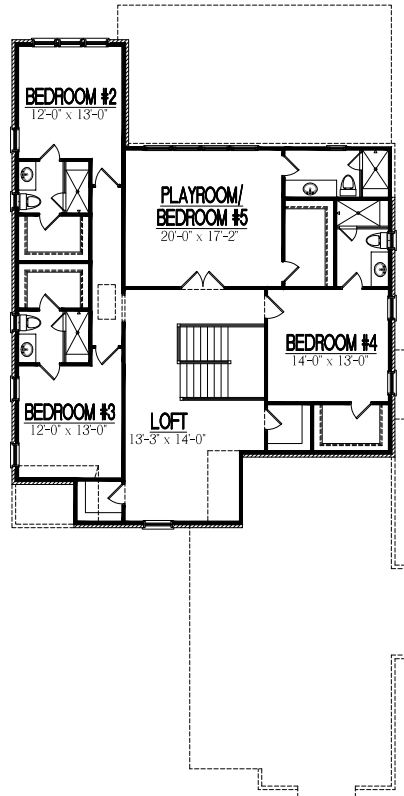

215-3937-46

First Floor

Second Floor

TEMPORARY BROCHURE ONLY. MAY NOT REFLECT ACTUAL CHARACTERISTICS OF FINISHED HOME. FLOOR PLANS ARE SHOWN ONLY FOR DISPLAY PURPOSES. WINDOW SIZES AND LOCATIONS, ROOM SIZES, AND DIMENSIONS ARE APPROXIMATE AND MAY VARY. PRICES AND FEATURES SUBJECT TO CHANGE WITHOUT NOTICE. PLEASE CONSULT SALES COUNSELOR FOR DESIGN UPDATES.

**FRAZIER HOME DESIGN, LLC.**

www.frazierhomedesign.com

900 RIDGEFIELD DR. SUITE 170  
RALEIGH, NC 27609  
O: (919)-424-7245

**FLOOR AREA:**

FIRST FLOOR HTD. =	2140 S.F.
SECOND FLOOR HTD. =	1797 S.F.
TOTAL HEATED AREA =	3937 S.F.