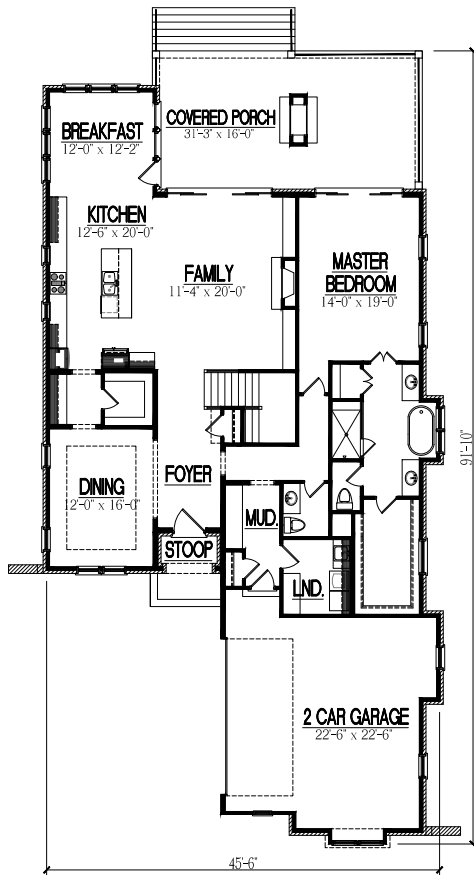

215-3937-46

First Floor

Second Floor

TEMPORARY BROCHURE ONLY. MAY NOT REFLECT ACTUAL CHARACTERISTICS OF FINISHED HOME. FLOOR PLANS ARE SHOWN ONLY FOR DISPLAY PURPOSES. WINDOW SIZES AND LOCATIONS, ROOM SIZES, AND DIMENSIONS ARE APPROXIMATE AND MAY VARY. PRICES AND FEATURES SUBJECT TO CHANGE WITHOUT NOTICE. PLEASE CONSULT SALES COUNSELOR FOR DESIGN UPDATES.

**FRAZIER HOME DESIGN, LLC.**

www.frazierhomedesign.com

900 RIDGEFIELD DR. SUITE 170  
RALEIGH, NC 27609  
O: (919)-424-7245

**FLOOR AREA:**

FIRST FLOOR HTD. =	2140 S.F.
SECOND FLOOR HTD. =	1797 S.F.
TOTAL HEATED AREA =	3937 S.F.