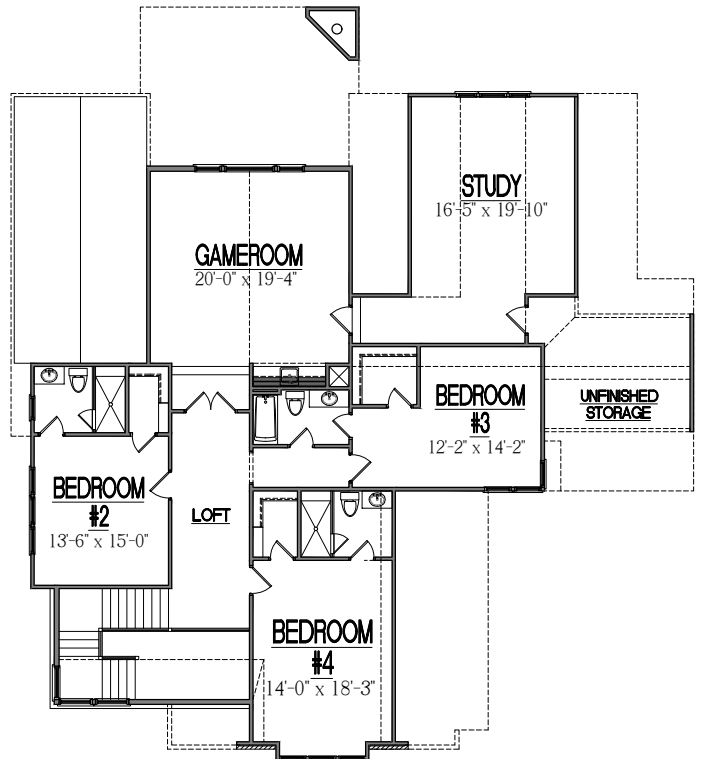

214-4837-48

First Floor

Second Floor

TEMPORARY BROCHURE ONLY, MAY NOT REFLECT ACTUAL CHARACTERISTICS OF FINISHED HOME. FLOOR PLANS ARE SHOWN ONLY FOR DISPLAY PURPOSES. WINDOW SIZES AND LOCATIONS, ROOM SIZES, AND DIMENSIONS ARE APPROXIMATE AND MAY VARY, PRICES AND FEATURES SUBJECT TO CHANGE WITHOUT NOTICE. PLEASE CONSULT SALES COUNSELOR FOR DESIGN UPDATES.

900 RIDGEFIELD DR. SUITE 170  
RALEIGH, NC 27609  
O: (919)-424-7245

FRAZIER HOME DESIGN, LLC.

www.frazierhomedesign.com

FLOOR AREA:

FIRST FLOOR HTD. =	2650#
SECOND FLOOR HTD. =	2187#
TOTAL SQ. FT. =	4837#