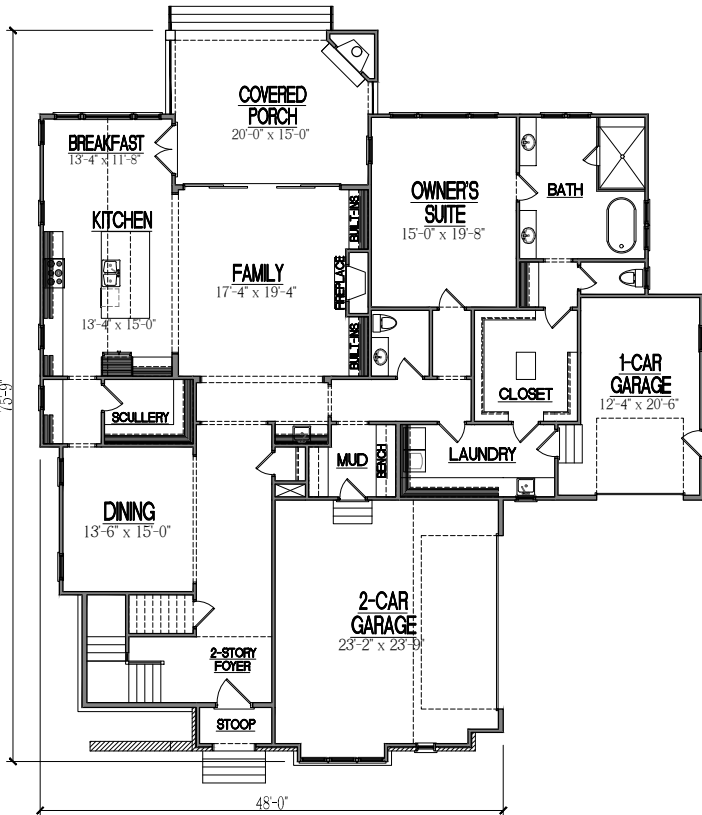

214-4837-48

First Floor

Second Floor

TEMPORARY BROCHURE ONLY, MAY NOT REFLECT ACTUAL CHARACTERISTICS OF FINISHED HOME. FLOOR PLANS ARE SHOWN ONLY FOR DISPLAY PURPOSES. WINDOW SIZES AND LOCATIONS, ROOM SIZES, AND DIMENSIONS ARE APPROXIMATE AND MAY VARY, PRICES AND FEATURES SUBJECT TO CHANGE WITHOUT NOTICE. PLEASE CONSULT SALES COUNSELOR FOR DESIGN UPDATES.

900 RIDGEFIELD DR. SUITE 170  
RALEIGH, NC 27609  
O: (919)-424-7245

FRAZIER HOME DESIGN, LLC.

www.frazierhomedesign.com

FLOOR AREA:

FIRST FLOOR HTD. =	2650#
SECOND FLOOR HTD. =	2187#
TOTAL SQ. FT. =	4837#