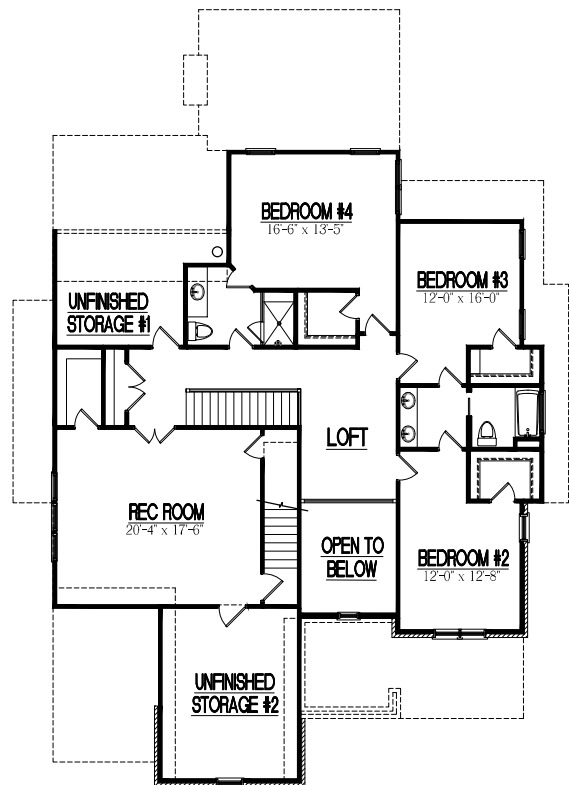

214-3742-52

First Floor

Second Floor

TEMPORARY BROCHURE ONLY. MAY NOT REFLECT ACTUAL CHARACTERISTICS OF FINISHED HOME. FLOOR PLANS ARE SHOWN ONLY FOR DISPLAY PURPOSES. WINDOW SIZES AND LOCATIONS, ROOM SIZES, AND DIMENSIONS ARE APPROXIMATE AND MAY VARY. PRICES AND FEATURES SUBJECT TO CHANGE WITHOUT NOTICE. PLEASE CONSULT SALES COUNSELOR FOR DESIGN UPDATES.

FRAZIER HOME DESIGN, LLC.

www.frazierhomedesign.com

900 RIDGEFIELD DR. SUITE 170  
RALEIGH, NC 27609  
O: (919)-424-7245

FLOOR AREA:

FIRST FLOOR HTD. =	2106 S.F.
SECOND FLOOR HTD. =	1636 S.F.
TOTAL HEATED AREA =	3742 S.F.