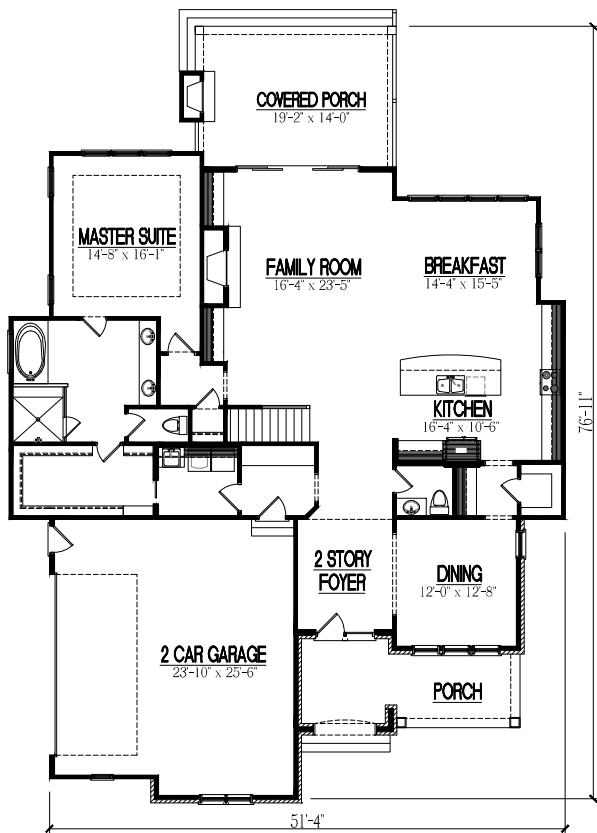

214-3742-52

First Floor

Second Floor

TEMPORARY BROCHURE ONLY. MAY NOT REFLECT ACTUAL CHARACTERISTICS OF FINISHED HOME. FLOOR PLANS ARE SHOWN ONLY FOR DISPLAY PURPOSES. WINDOW SIZES AND LOCATIONS, ROOM SIZES, AND DIMENSIONS ARE APPROXIMATE AND MAY VARY. PRICES AND FEATURES SUBJECT TO CHANGE WITHOUT NOTICE. PLEASE CONSULT SALES COUNSELOR FOR DESIGN UPDATES.

FRAZIER HOME DESIGN, LLC.

www.frazierhomedesign.com

900 RIDGEFIELD DR. SUITE 170  
RALEIGH, NC 27609  
O: (919)-424-7245

FLOOR AREA:

FIRST FLOOR HTD. =	2106 S.F.
SECOND FLOOR HTD. =	1636 S.F.
TOTAL HEATED AREA =	3742 S.F.